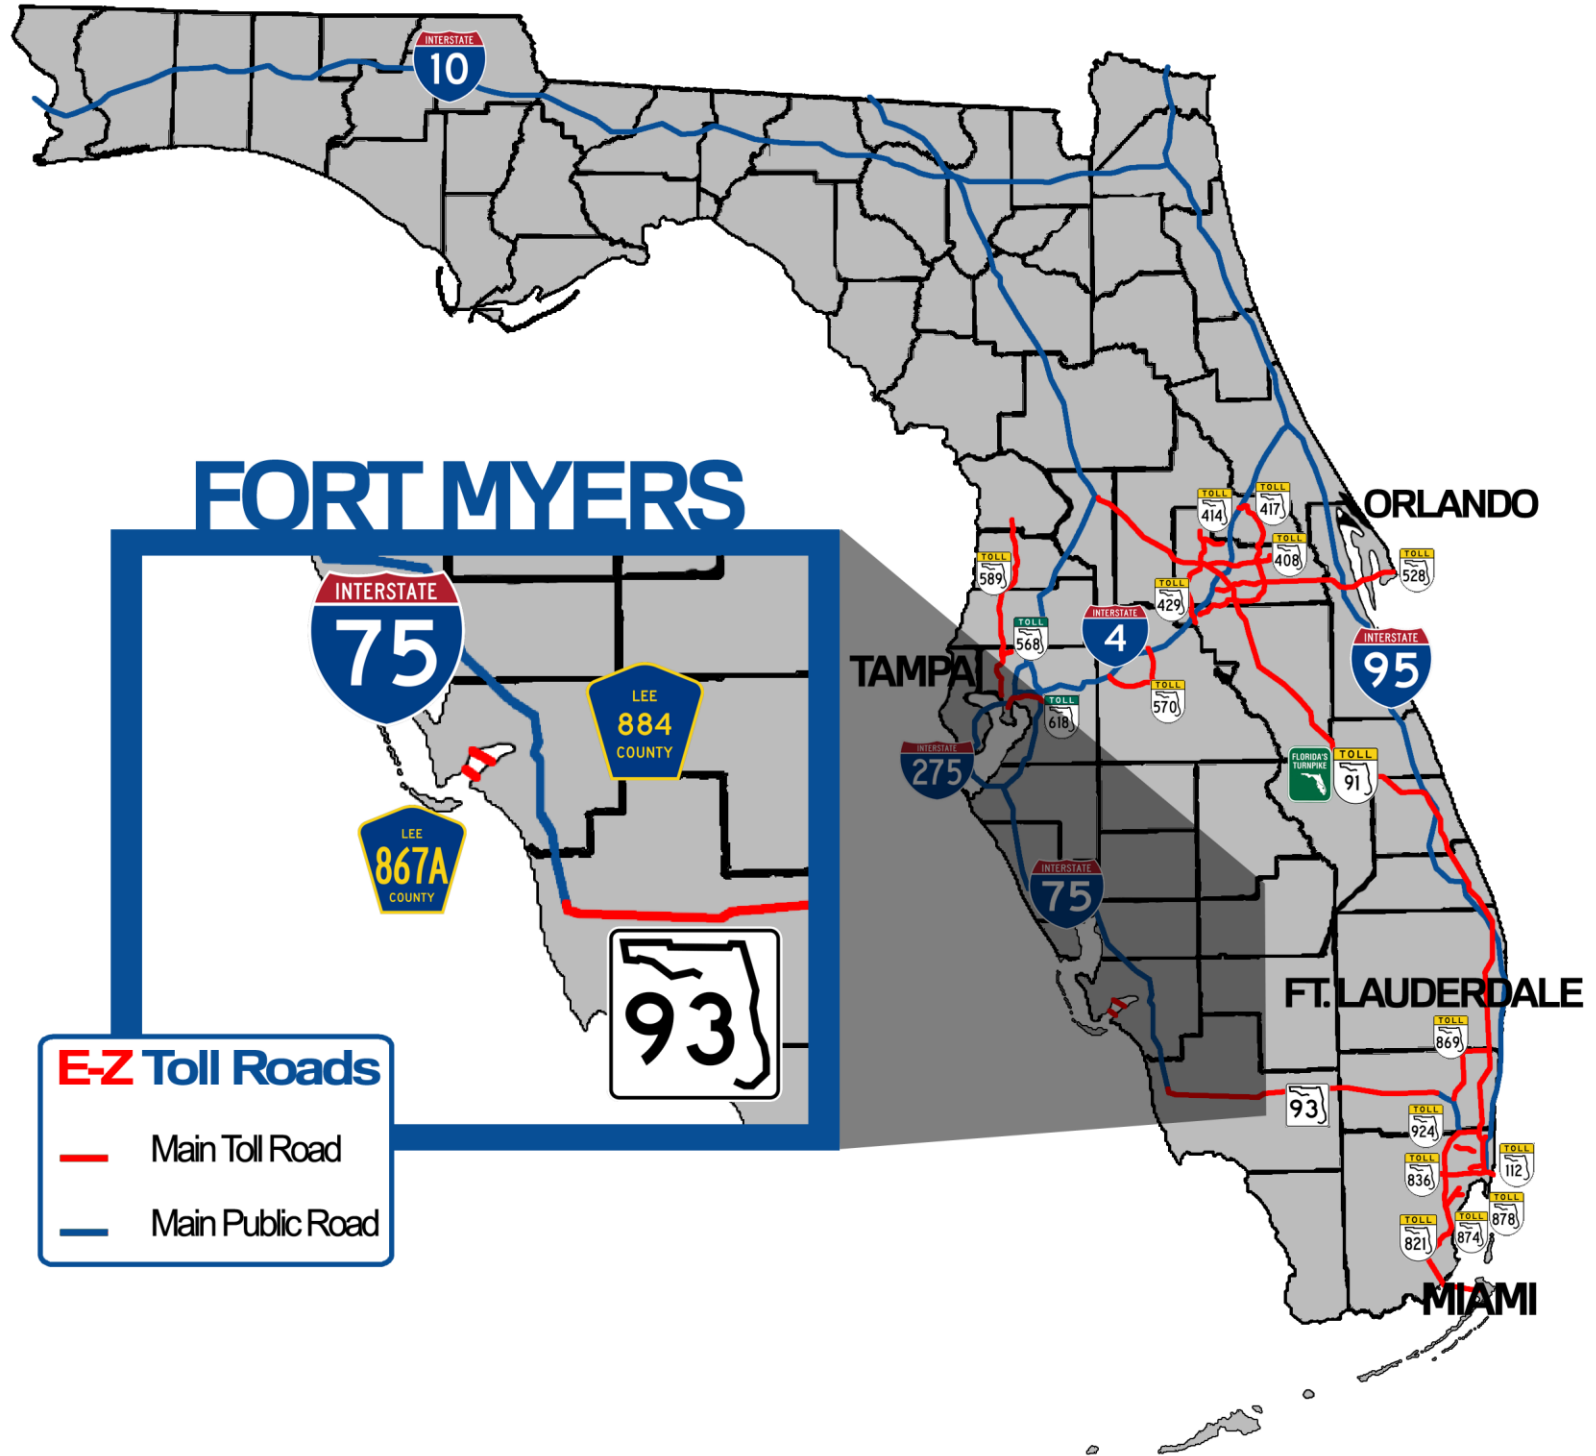

Florida's Main Roads

The **E-Z** Toll Option:
Only \$6.99 per day or \$34.95 per week!