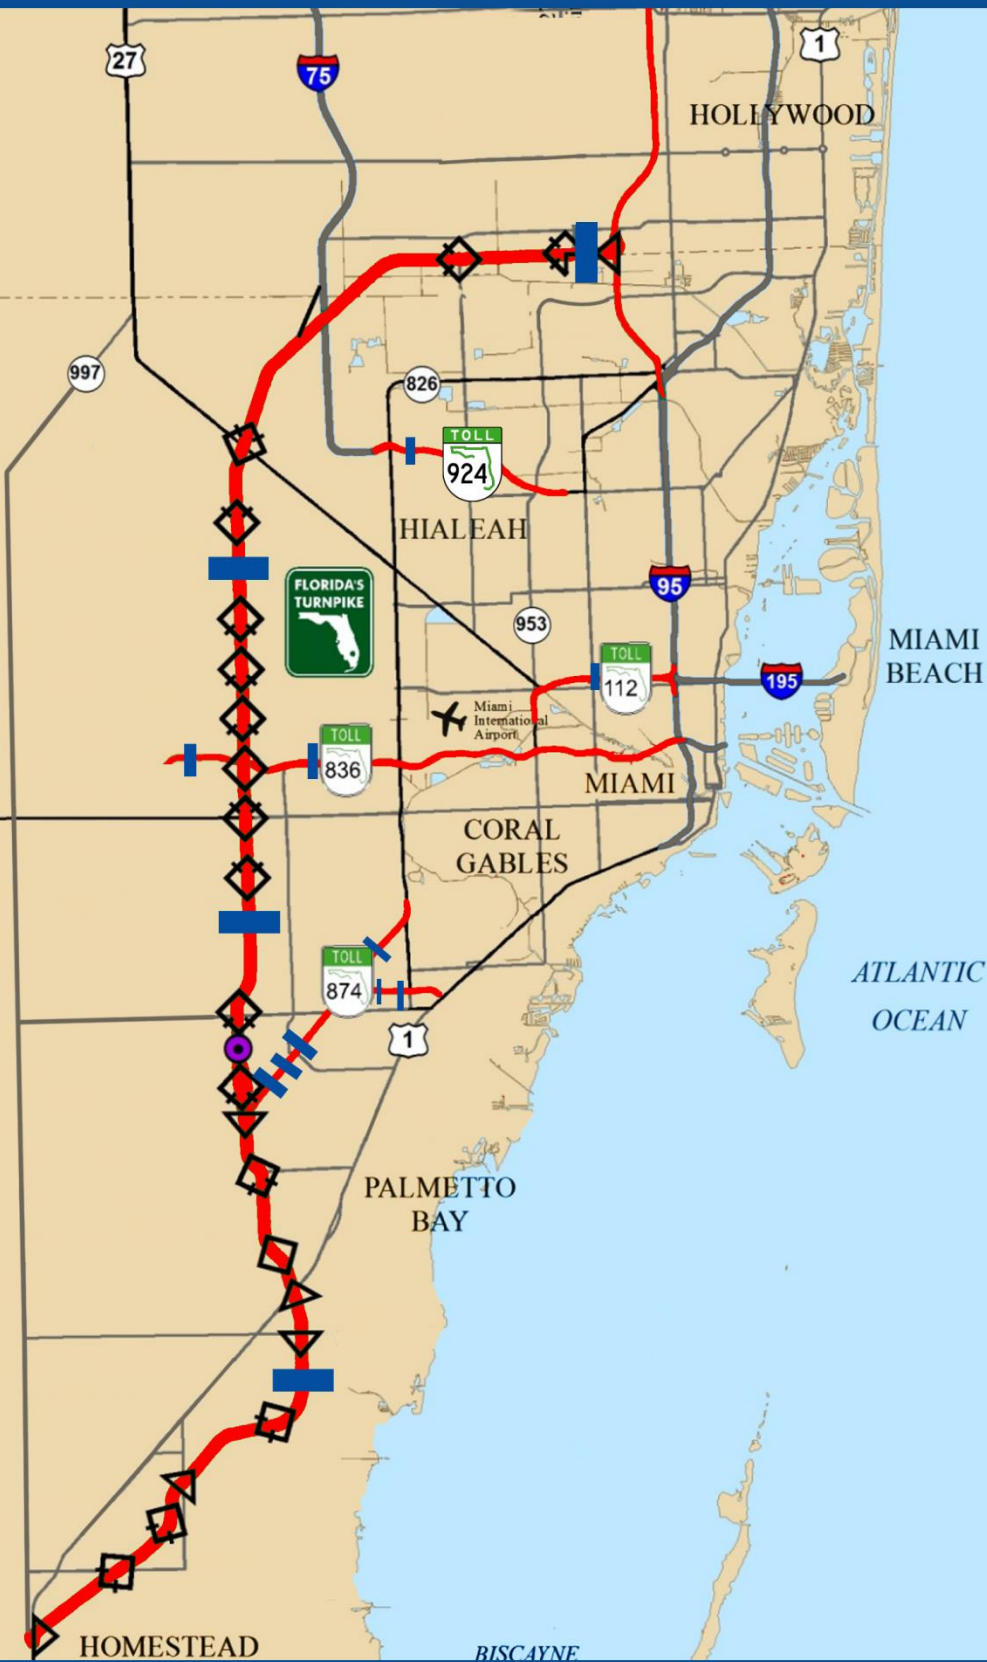

Simplify Your Life & Save Valuable Time

Many roads are "Toll By Plate" roads which do not allow cash payments

BROWARD
MIAMI-DADE

E-Z Toll Roads

- Main Toll Road
- Toll Plaza
- ◊ ▲ Interchange with Toll
- ◇ △ Interchange without Toll

The **E-Z** Toll Option:
Only \$6.99 per day or \$34.95 per week!