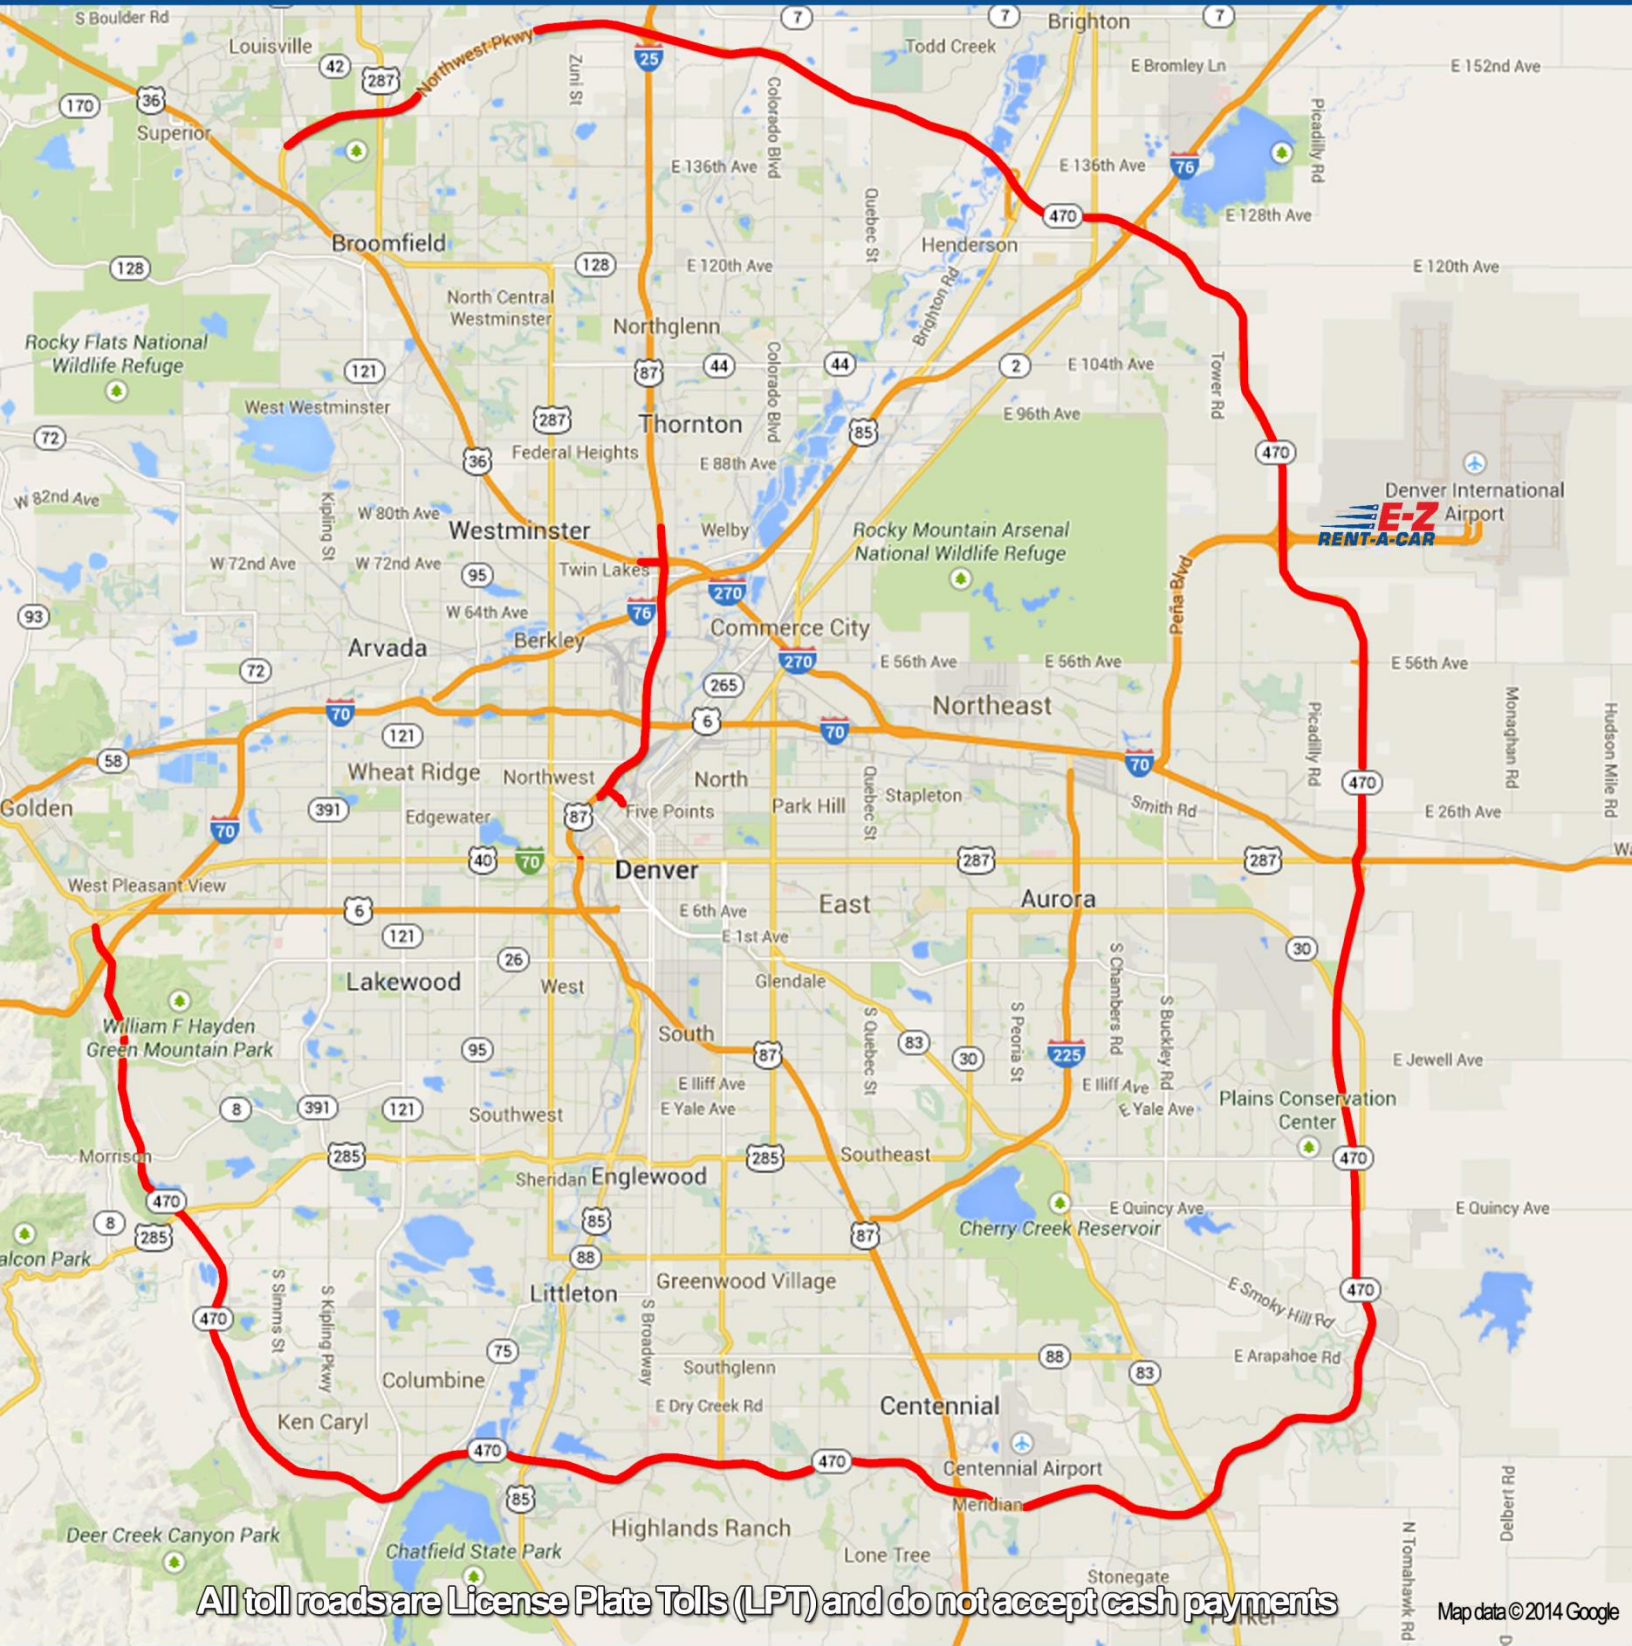

Simplify Your Life & Save Valuable Time

The **E-Z** Toll Option:
Only \$6.99 per day or \$34.95 per week!